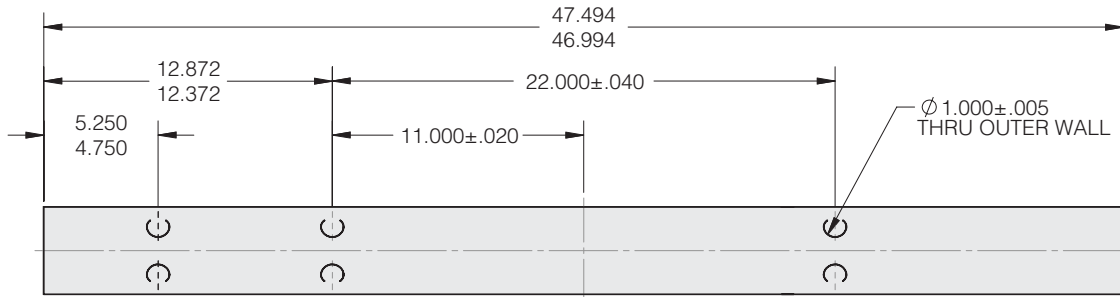

PARTS DRAWING — J120-POS

SOLID GROW TUBE

Measurements in inches

Perforation Line

PRODUCT	4ft Solid O-Style Tree Tube	PLANTRA, INC. 2508 Northland Drive Menota Heights, MN 55120 Phone 651-686-6688 Fax 651-681-2067
TITLE:	Parts Drawing J120-POS	
MATERIAL:	Polyethylene Blend	