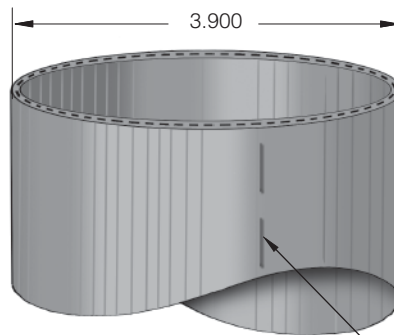

PARTS DRAWING — J120-POS

SOLID GROW TUBE

Measurements in inches

Perforation Line

PRODUCT	4ft Solid O-Style Tree Tube	PLANTRA, INC. 2508 Northland Drive Menota Heights, MN 55120 Phone 651-686-6688 Fax 651-681-2067
TITLE:	Parts Drawing J120-POS	
MATERIAL:	Polyethylene Blend	